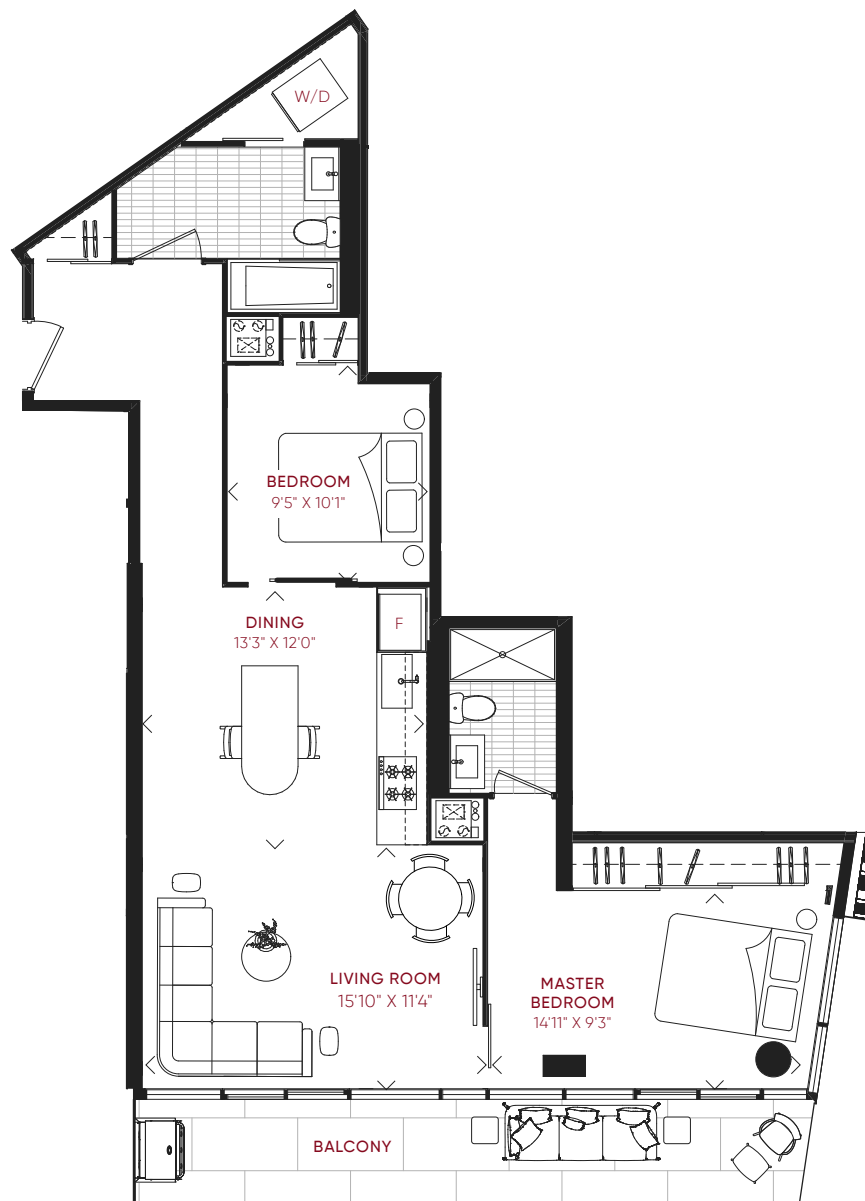

TWO BEDROOM

[INQUIRE NOW](#)

INTERIOR

677 FT²

EXTERIOR

558 FT²

TOTAL

1,235 FT²

LEVEL 2

2B_H

TWO BEDROOM

[INQUIRE NOW](#)

INTERIOR	EXTERIOR	TOTAL
968 FT ²	206 FT ²	1,174 FT ²

LEVEL 2

2B_1

TWO BEDROOM

[INQUIRE NOW](#)

INTERIOR	EXTERIOR	TOTAL
972 FT ²	155 FT ²	1,127 FT ²

2B_Q

TWO BEDROOM

[INQUIRE NOW](#)

INTERIOR	EXTERIOR	TOTAL
1,016 FT ²	809 FT ²	1,825 FT ²

LEVEL 6

2D_R

TWO BEDROOM + DEN

[INQUIRE NOW](#)

INTERIOR

969 FT²

EXTERIOR

429 FT²

TOTAL

1,398 FT²