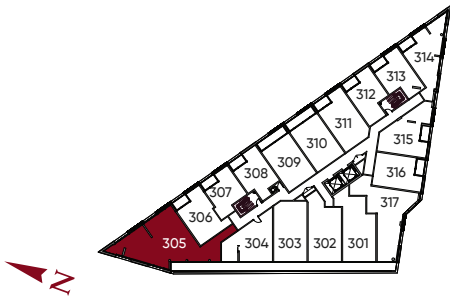

INQUIRE NOW

INTERIOR
1,423 FT²

TOTAL
1,423 FT²

3D_A

THREE BEDROOM + DEN

INQUIRE NOW

INTERIOR

1,419 FT²

EXTERIOR

649 FT²

TOTAL

2,068 FT²

LEVEL 2

3D_A

THREE BEDROOM + DEN

[INQUIRE NOW](#)

INTERIOR
1,419 FT²

EXTERIOR
141 FT²

TOTAL
1,560 FT²

LEVEL 3

3D_C

THREE BEDROOM + DEN

[INQUIRE NOW](#)

INTERIOR
1,403 FT²

EXTERIOR
144 FT²

TOTAL
1,547 FT²

LEVEL 4

LEVEL 5

3B_F

THREE BEDROOM

INQUIRE NOW

INTERIOR
1,038 FT²