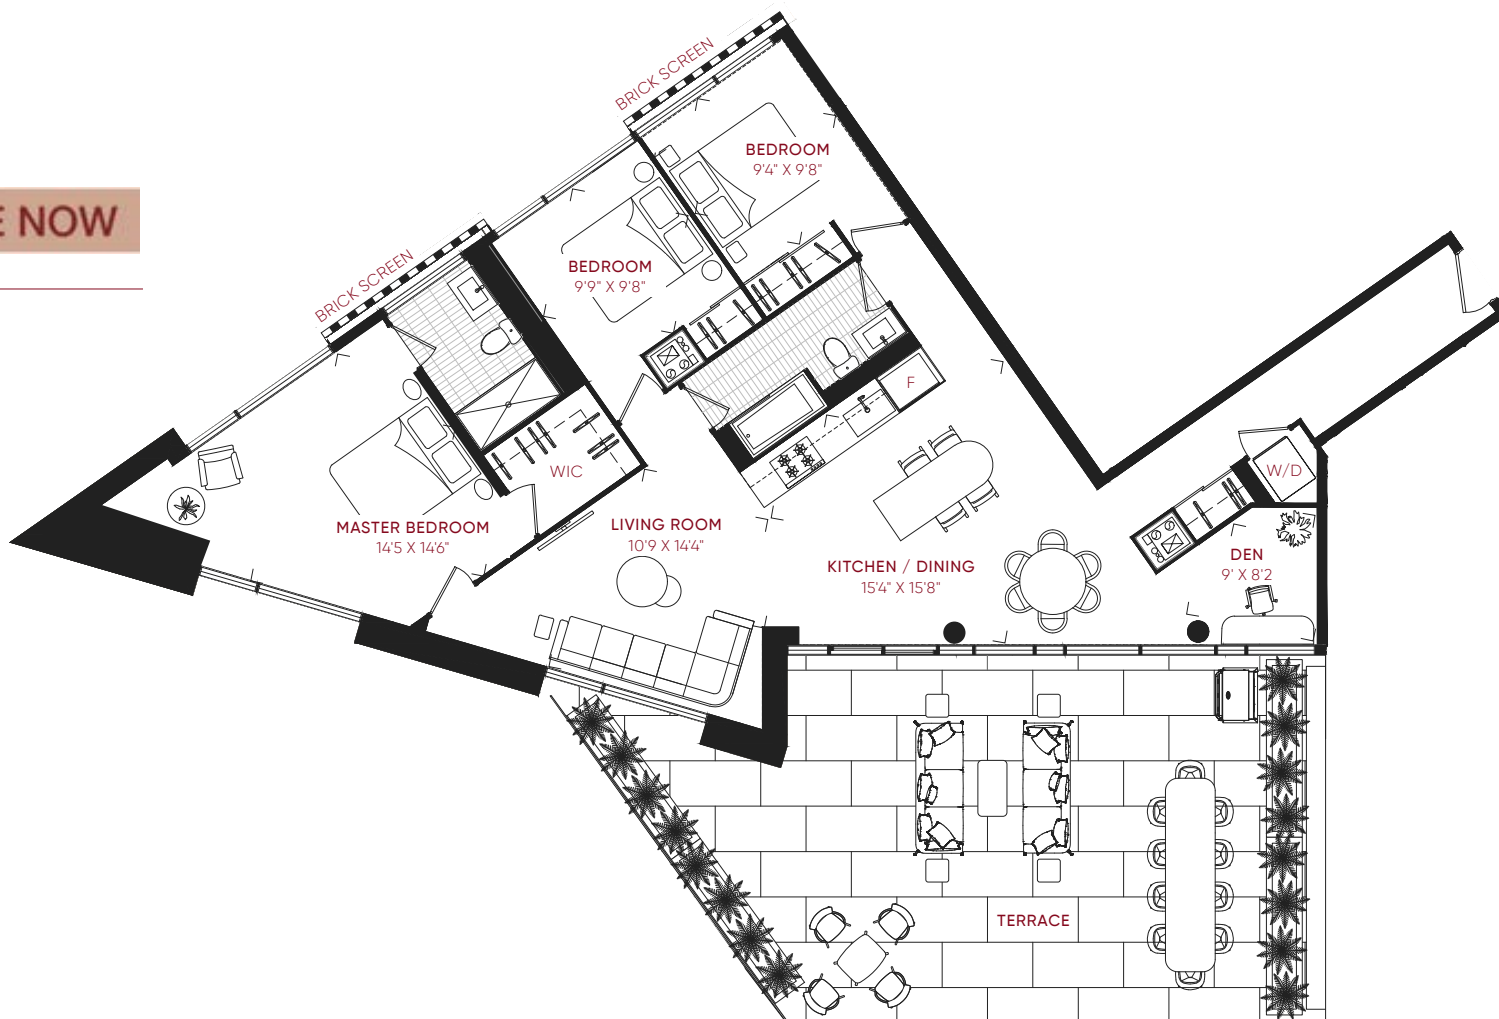

INTERIOR	EXTERIOR	TOTAL
748 FT ²	45 FT ²	793 FT ²

S_B STUDIO

SINGLE ROOM

INQUIRE NOW

INTERIOR	EXTERIOR	TOTAL
477 FT ²	45 FT ²	522 FT ²

LEVEL 2

3B_TH_B

THREE BEDROOM

INQUIRE NOW

INTERIOR
1,423 FT²

TOTAL
1,423 FT²

3D_A

THREE BEDROOM + DEN

INQUIRE NOW

INTERIOR

1,419 FT²

EXTERIOR

649 FT²

TOTAL

2,068 FT²

LEVEL 2

3D_A

THREE BEDROOM + DEN

[INQUIRE NOW](#)