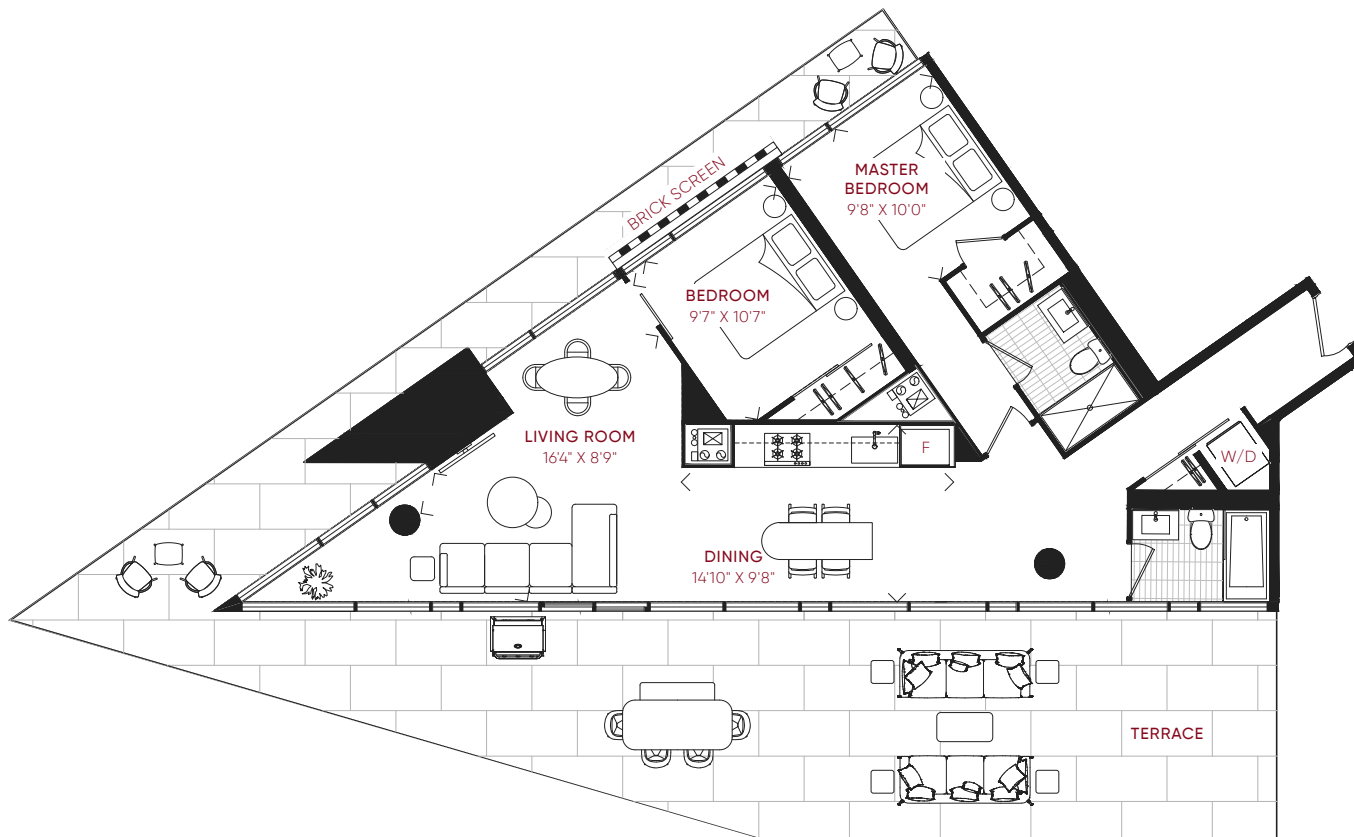

[INQUIRE NOW](#)

INTERIOR	EXTERIOR	TOTAL
972 FT ²	155 FT ²	1,127 FT ²

2B_Q

TWO BEDROOM

[INQUIRE NOW](#)

INTERIOR	EXTERIOR	TOTAL
1,016 FT ²	809 FT ²	1,825 FT ²

LEVEL 6

2D_R

TWO BEDROOM + DEN

[INQUIRE NOW](#)

INTERIOR

969 FT²

EXTERIOR

429 FT²

TOTAL

1,398 FT²