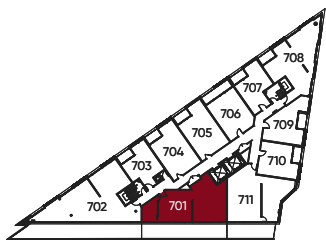

INTERIOR
1,419 FT²

EXTERIOR
141 FT²

TOTAL
1,560 FT²

LEVEL 3

3D_C

THREE BEDROOM + DEN

[INQUIRE NOW](#)

INTERIOR
1,403 FT²

EXTERIOR
144 FT²

TOTAL
1,547 FT²

LEVEL 4

LEVEL 5

3B_F

THREE BEDROOM

INQUIRE NOW

INTERIOR
1,038 FT²

EXTERIOR
458 FT²

TOTAL
1,496 FT²

3B_G

THREE BEDROOM + DEN

INQUIRE NOW

INTERIOR
1,375 FT²

EXTERIOR
651 FT²

TOTAL
2,026 FT²

LEVEL 7

2D_A

TWO BEDROOM + DEN

[INQUIRE NOW](#)

INTERIOR
946 FT²

TOTAL
946 FT²

MEZZANINE

2B_F