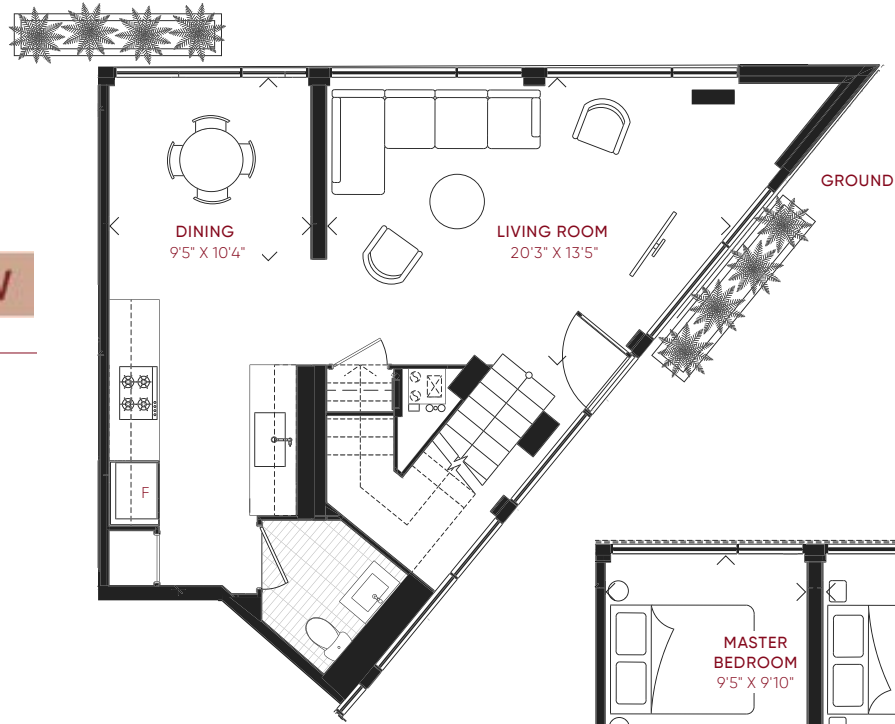

INTERIOR	EXTERIOR	TOTAL
748 FT ²	45 FT ²	793 FT ²

S_B STUDIO

SINGLE ROOM

INQUIRE NOW

INTERIOR	EXTERIOR	TOTAL
477 FT ²	45 FT ²	522 FT ²

LEVEL 2

3B_TH_B

THREE BEDROOM

INQUIRE NOW

INTERIOR
1,423 FT²

TOTAL
1,423 FT²

3D_A

THREE BEDROOM + DEN

INQUIRE NOW

INTERIOR

1,419 FT²