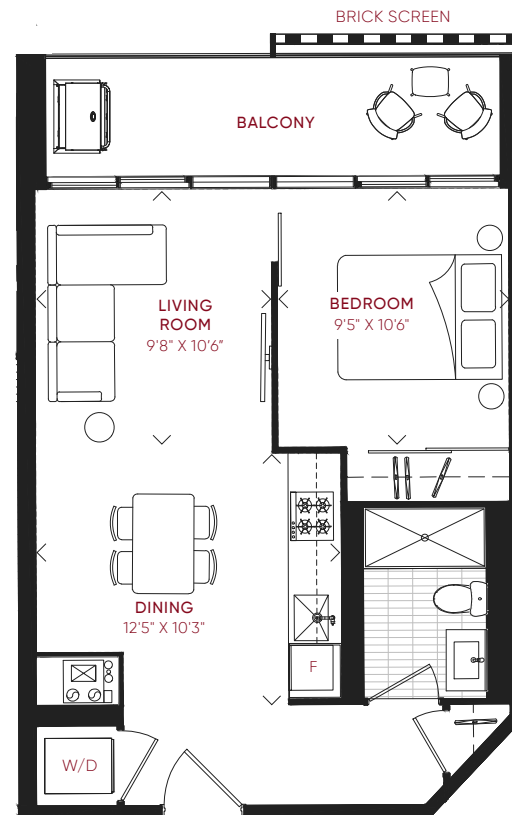

1B_0

ONE BEDROOM

INQUIRE NOW

INTERIOR	EXTERIOR	TOTAL
515 FT ²	91 FT ²	606 FT ²

LEVEL 7

1B_D

ONE BEDROOM

INQUIRE NOW

INTERIOR	EXTERIOR	TOTAL
748 FT ²	45 FT ²	793 FT ²

S_B STUDIO

SINGLE ROOM

INQUIRE NOW

INTERIOR	EXTERIOR	TOTAL
477 FT ²	45 FT ²	522 FT ²

LEVEL 2

3B_TH_B

THREE BEDROOM

INQUIRE NOW

INTERIOR
1,423 FT²

TOTAL
1,423 FT²

3D_A

THREE BEDROOM + DEN

INQUIRE NOW

INTERIOR

1,419 FT²