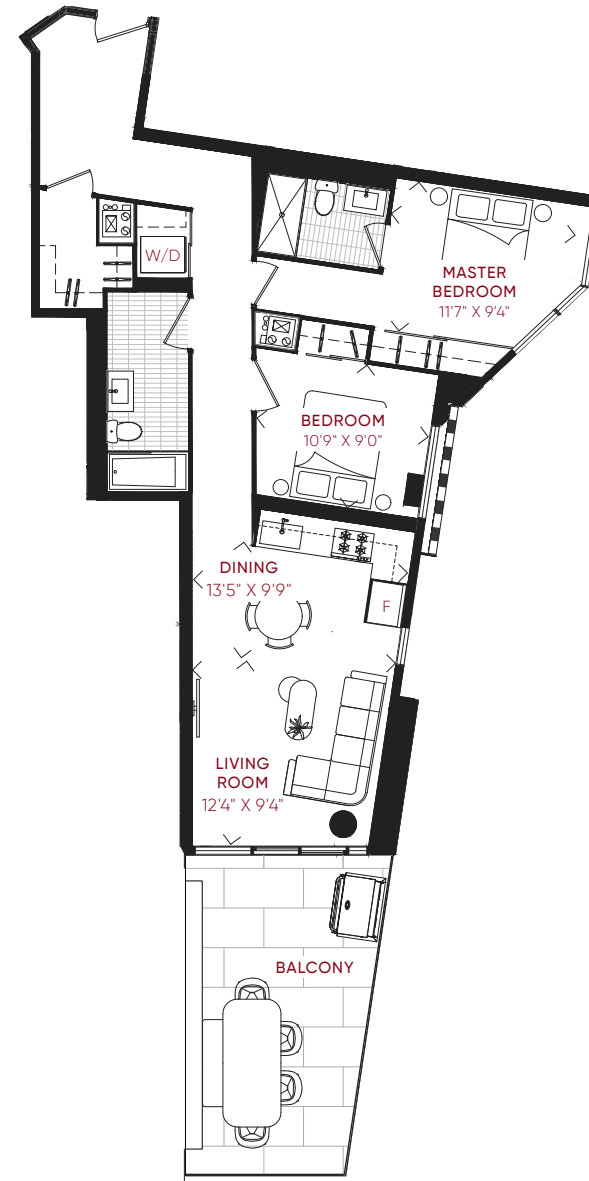

TWO BEDROOM

[INQUIRE NOW](#)

INTERIOR

677 FT²

EXTERIOR

558 FT²

TOTAL

1,235 FT²

LEVEL 2

2B_H

TWO BEDROOM

[INQUIRE NOW](#)

INTERIOR	EXTERIOR	TOTAL
968 FT ²	206 FT ²	1,174 FT ²

LEVEL 2

2B_1

TWO BEDROOM

[INQUIRE NOW](#)

INTERIOR	EXTERIOR	TOTAL
972 FT ²	155 FT ²	1,127 FT ²

2B_Q

TWO BEDROOM

[INQUIRE NOW](#)

INTERIOR	EXTERIOR	TOTAL
1,016 FT ²	809 FT ²	1,825 FT ²

LEVEL 6

2D_R

TWO BEDROOM + DEN

[INQUIRE NOW](#)

INTERIOR

969 FT²

EXTERIOR

429 FT²

TOTAL

1,398 FT²