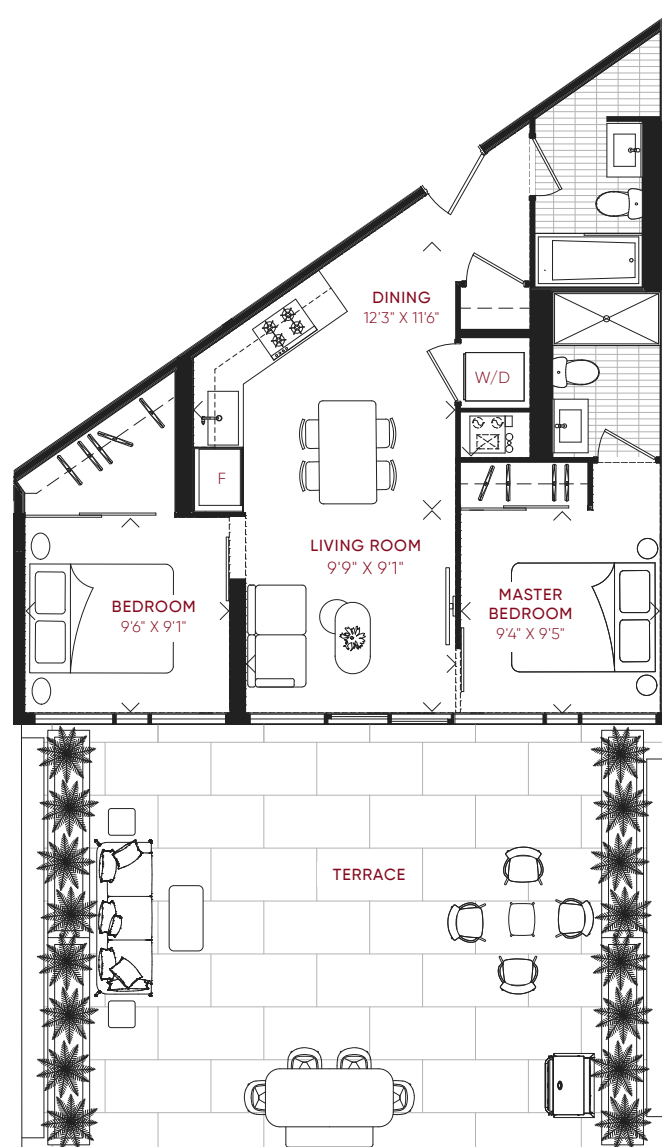

LEVEL 7

2D_A

TWO BEDROOM + DEN

[INQUIRE NOW](#)

INTERIOR
946 FT²

TOTAL
946 FT²

MEZZANINE

2B_F

TWO BEDROOM

[INQUIRE NOW](#)

INTERIOR

677 FT²

EXTERIOR

558 FT²

TOTAL

1,235 FT²

LEVEL 2

2B_H

TWO BEDROOM

[INQUIRE NOW](#)

INTERIOR	EXTERIOR	TOTAL
968 FT ²	206 FT ²	1,174 FT ²

LEVEL 2

2B_1

TWO BEDROOM

[INQUIRE NOW](#)

INTERIOR	EXTERIOR	TOTAL
972 FT ²	155 FT ²	1,127 FT ²

2B_Q

TWO BEDROOM

[INQUIRE NOW](#)

INTERIOR	EXTERIOR	TOTAL
1,016 FT ²	809 FT ²	1,825 FT ²

LEVEL 6

2D_R