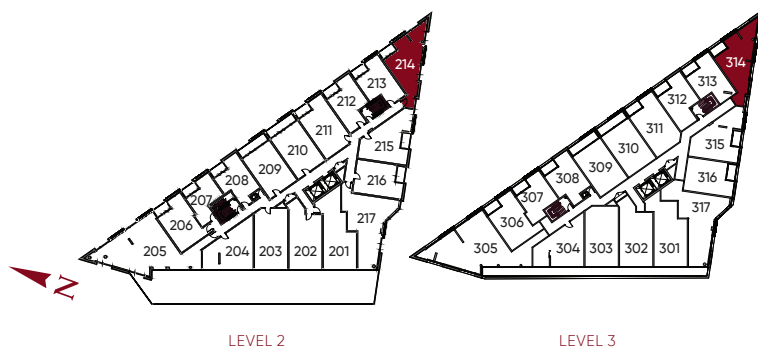

1B_0

ONE BEDROOM

INQUIRE NOW

INTERIOR	EXTERIOR	TOTAL
515 FT ²	91 FT ²	606 FT ²

LEVEL 7

1B_D

ONE BEDROOM

INQUIRE NOW

INTERIOR	EXTERIOR	TOTAL
748 FT ²	45 FT ²	793 FT ²

S_B STUDIO

SINGLE ROOM

INQUIRE NOW

INTERIOR	EXTERIOR	TOTAL
477 FT ²	45 FT ²	522 FT ²

LEVEL 2

3B_TH_B

THREE BEDROOM

INQUIRE NOW

INTERIOR
1,423 FT²

TOTAL
1,423 FT²

3D_A

THREE BEDROOM + DEN

INQUIRE NOW

INTERIOR

1,419 FT²