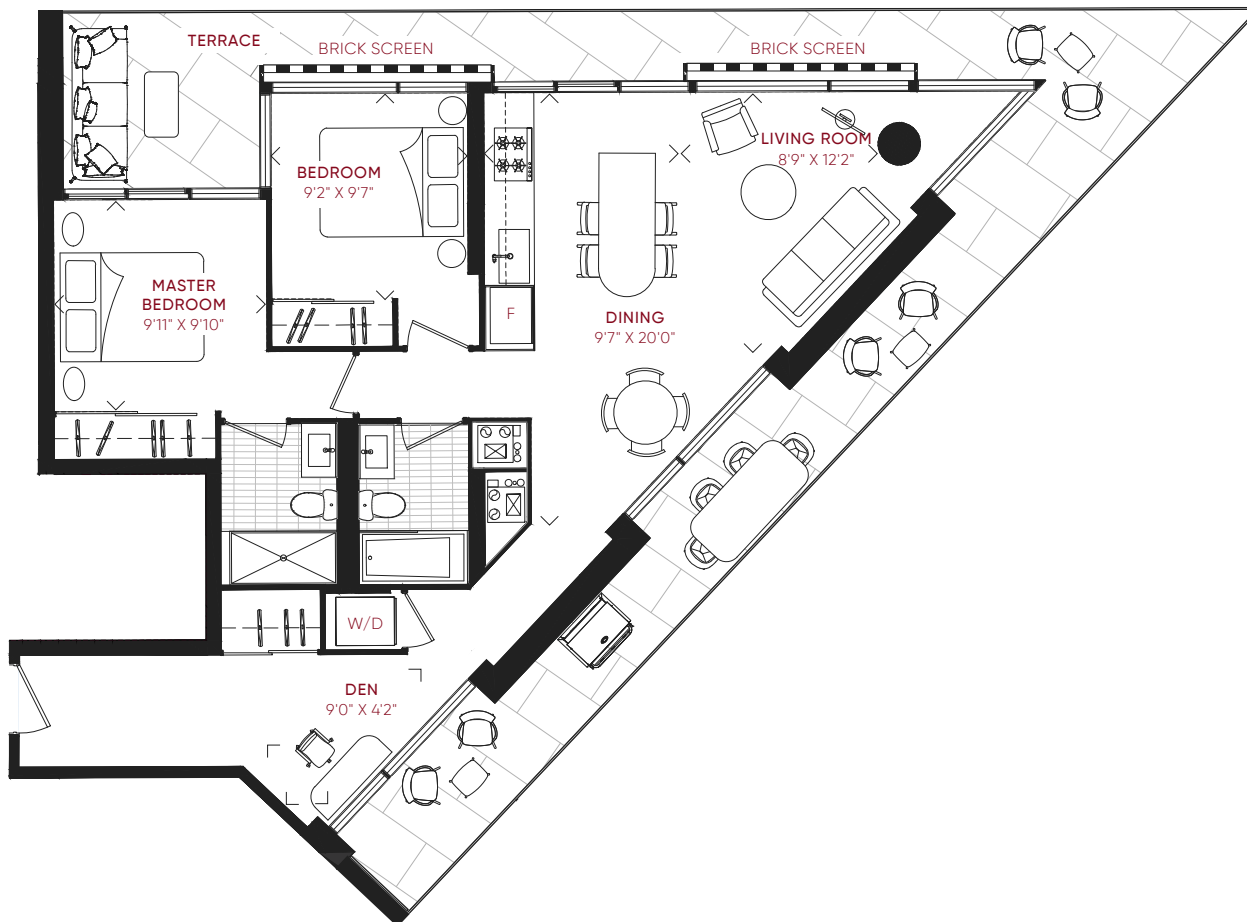

TWO BEDROOM + DEN

[INQUIRE NOW](#)

INTERIOR

969 FT²

EXTERIOR

429 FT²

TOTAL

1,398 FT²

LEVEL 6

2D_T

TWO BEDROOM + DEN

[INQUIRE NOW](#)

INTERIOR
972 FT²

EXTERIOR
45 FT²

TOTAL
1,017 FT²

LEVEL 7