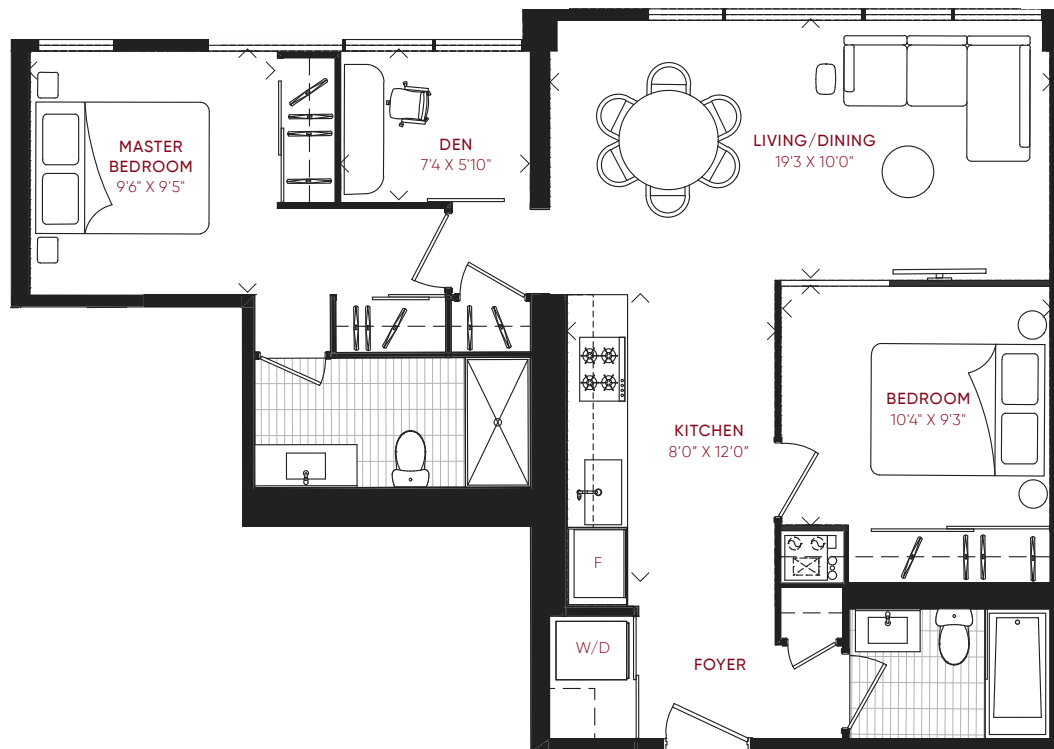

LEVEL 7

2D_A

TWO BEDROOM + DEN

[INQUIRE NOW](#)

INTERIOR
946 FT²

TOTAL
946 FT²

MEZZANINE

2B_F

TWO BEDROOM

[INQUIRE NOW](#)

INTERIOR

677 FT²

EXTERIOR

558 FT²

TOTAL

1,235 FT²