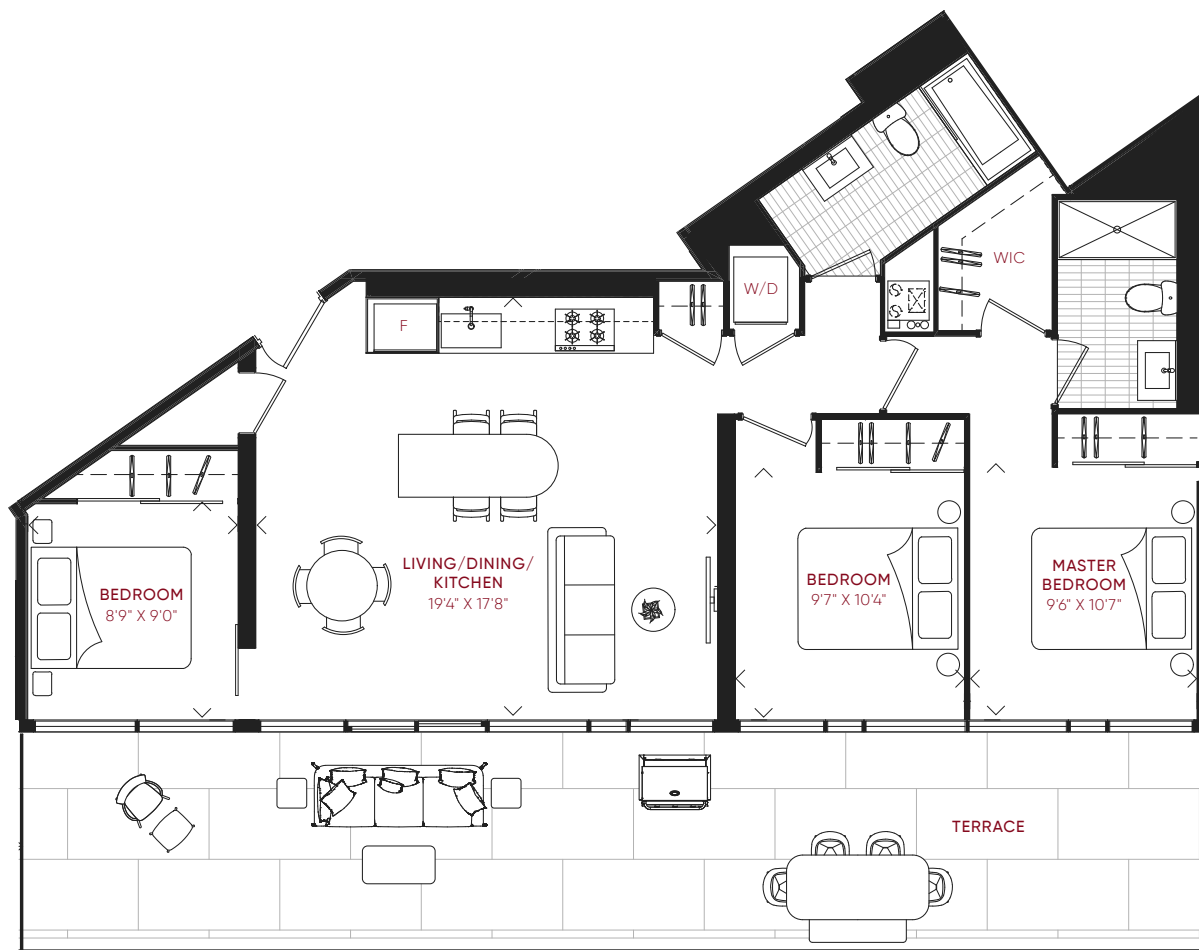

EXTERIOR
144 FT²

TOTAL
1,547 FT²

LEVEL 4

LEVEL 5

3B_F

THREE BEDROOM

INQUIRE NOW

INTERIOR
1,038 FT²

EXTERIOR
458 FT²

TOTAL
1,496 FT²

3B_G

THREE BEDROOM + DEN

INQUIRE NOW

INTERIOR
1,375 FT²

EXTERIOR
651 FT²

TOTAL
2,026 FT²

LEVEL 7

2D_A

TWO BEDROOM + DEN

[INQUIRE NOW](#)

INTERIOR
946 FT²

TOTAL
946 FT²

MEZZANINE

2B_F