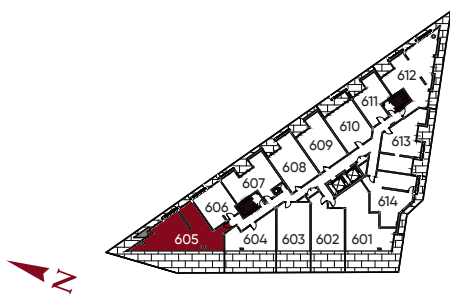

LEVEL 2

2B_H

TWO BEDROOM

[INQUIRE NOW](#)

INTERIOR	EXTERIOR	TOTAL
968 FT ²	206 FT ²	1,174 FT ²

LEVEL 2

2B_1

TWO BEDROOM

[INQUIRE NOW](#)

INTERIOR	EXTERIOR	TOTAL
972 FT ²	155 FT ²	1,127 FT ²

2B_Q

TWO BEDROOM

[INQUIRE NOW](#)

INTERIOR	EXTERIOR	TOTAL
1,016 FT ²	809 FT ²	1,825 FT ²

LEVEL 6

2D_R

TWO BEDROOM + DEN

[INQUIRE NOW](#)

INTERIOR

969 FT²

EXTERIOR

429 FT²

TOTAL

1,398 FT²