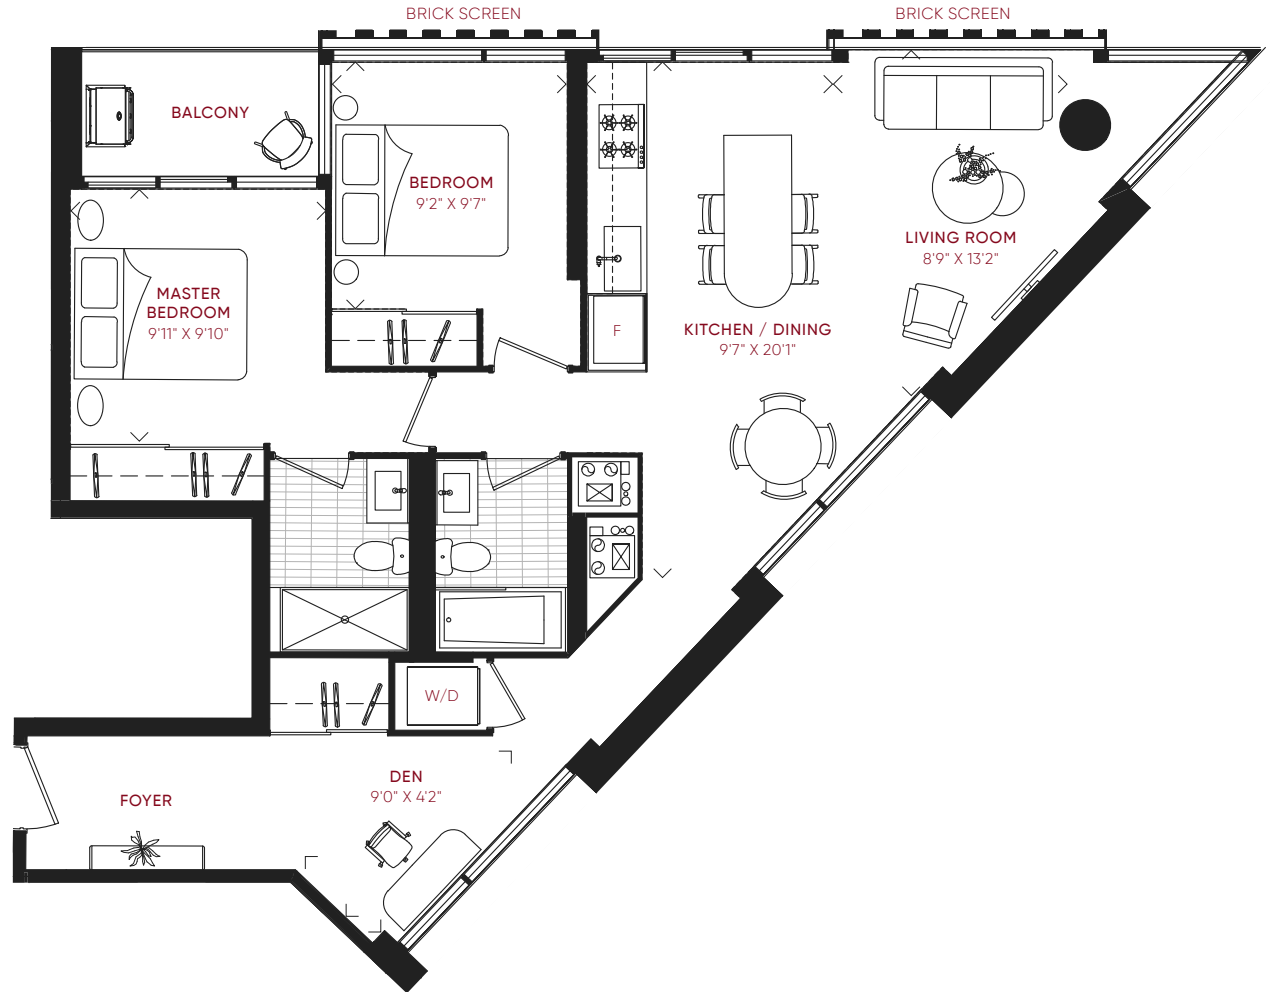

TWO BEDROOM + DEN

[INQUIRE NOW](#)

INTERIOR

969 FT²

EXTERIOR

429 FT²

TOTAL

1,398 FT²

LEVEL 6

2D_T

TWO BEDROOM + DEN

[INQUIRE NOW](#)

INTERIOR
972 FT²

EXTERIOR
45 FT²

TOTAL
1,017 FT²

LEVEL 7

2B_PH_A

TWO BEDROOM

INQUIRE NOW

INTERIOR
1,013 FT²

EXTERIOR
919 FT²

TOTAL
1,932 FT²

LEVEL 8 PH

2B_PH_B

TWO BEDROOM

[INQUIRE NOW](#)

INTERIOR
1,032 FT²

EXTERIOR
645 FT²

TOTAL
1,677 FT²