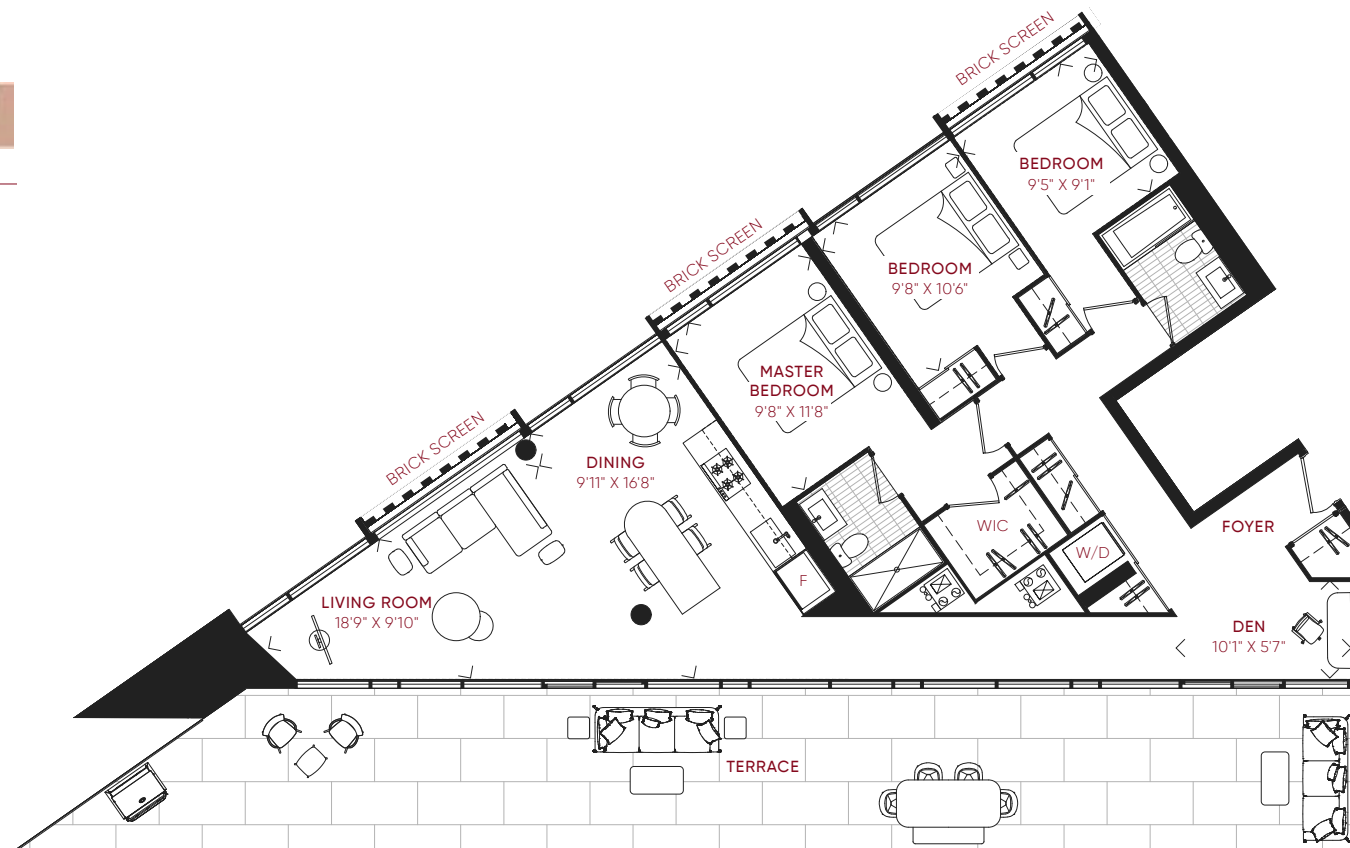

EXTERIOR
458 FT²

TOTAL
1,496 FT²

3B_G

THREE BEDROOM + DEN

INQUIRE NOW

INTERIOR
1,375 FT²

EXTERIOR
651 FT²

TOTAL
2,026 FT²

LEVEL 7

2D_A

TWO BEDROOM + DEN

[INQUIRE NOW](#)

INTERIOR
946 FT²

TOTAL
946 FT²

MEZZANINE

2B_F