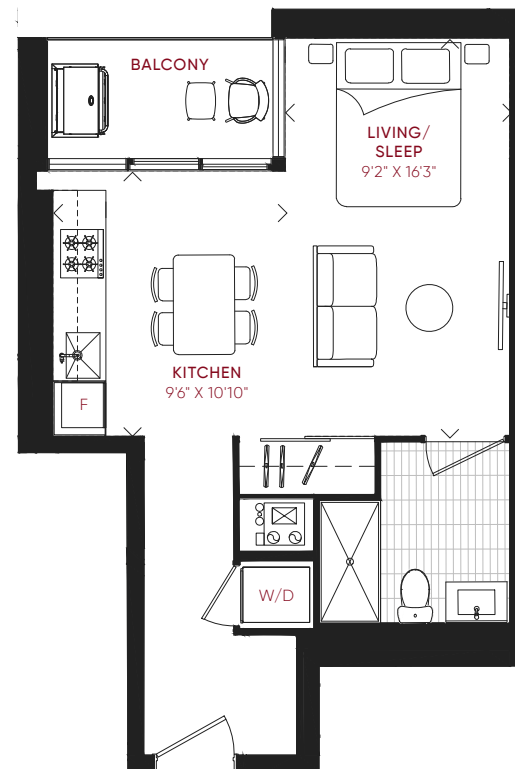

1B_0

ONE BEDROOM

INQUIRE NOW

INTERIOR	EXTERIOR	TOTAL
515 FT ²	91 FT ²	606 FT ²

LEVEL 7

1B_D

ONE BEDROOM

INQUIRE NOW

INTERIOR	EXTERIOR	TOTAL
748 FT ²	45 FT ²	793 FT ²

S_B STUDIO

SINGLE ROOM

INQUIRE NOW

INTERIOR	EXTERIOR	TOTAL
477 FT ²	45 FT ²	522 FT ²

LEVEL 2

3B_TH_B

THREE BEDROOM

INQUIRE NOW

INTERIOR
1,423 FT²

TOTAL
1,423 FT²

3D_A

THREE BEDROOM + DEN

INQUIRE NOW

INTERIOR

1,419 FT²

EXTERIOR

649 FT²

TOTAL

2,068 FT²

LEVEL 2

3D_A

THREE BEDROOM + DEN

[INQUIRE NOW](#)