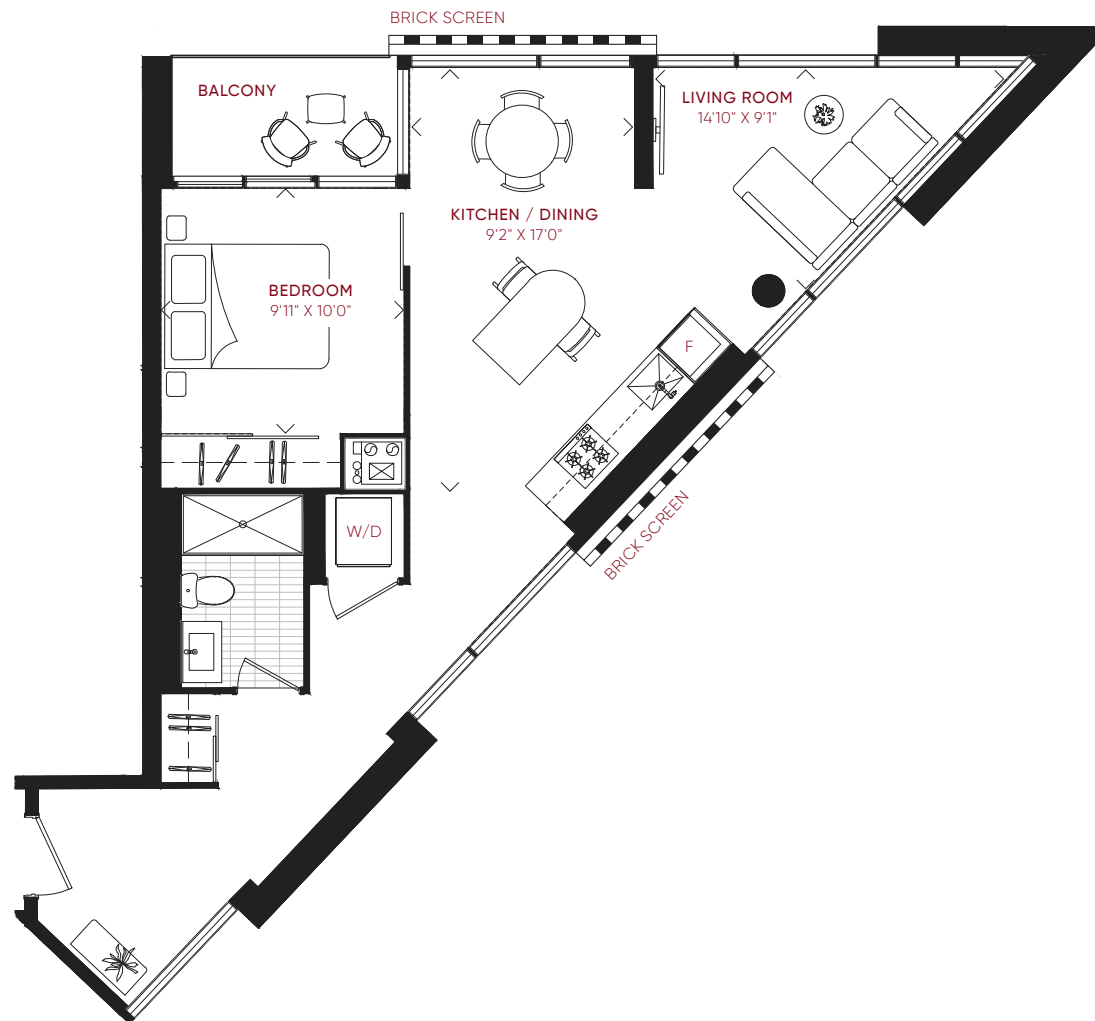

1B_0

ONE BEDROOM

INQUIRE NOW

INTERIOR	EXTERIOR	TOTAL
515 FT ²	91 FT ²	606 FT ²

LEVEL 7

1B_D

ONE BEDROOM

INQUIRE NOW

INTERIOR	EXTERIOR	TOTAL
748 FT ²	45 FT ²	793 FT ²

S_B STUDIO

SINGLE ROOM

INQUIRE NOW

INTERIOR	EXTERIOR	TOTAL
477 FT ²	45 FT ²	522 FT ²

LEVEL 2

3B_TH_B

THREE BEDROOM

INQUIRE NOW

INTERIOR
1,423 FT²

TOTAL
1,423 FT²

3D_A

THREE BEDROOM + DEN

INQUIRE NOW

INTERIOR

1,419 FT²