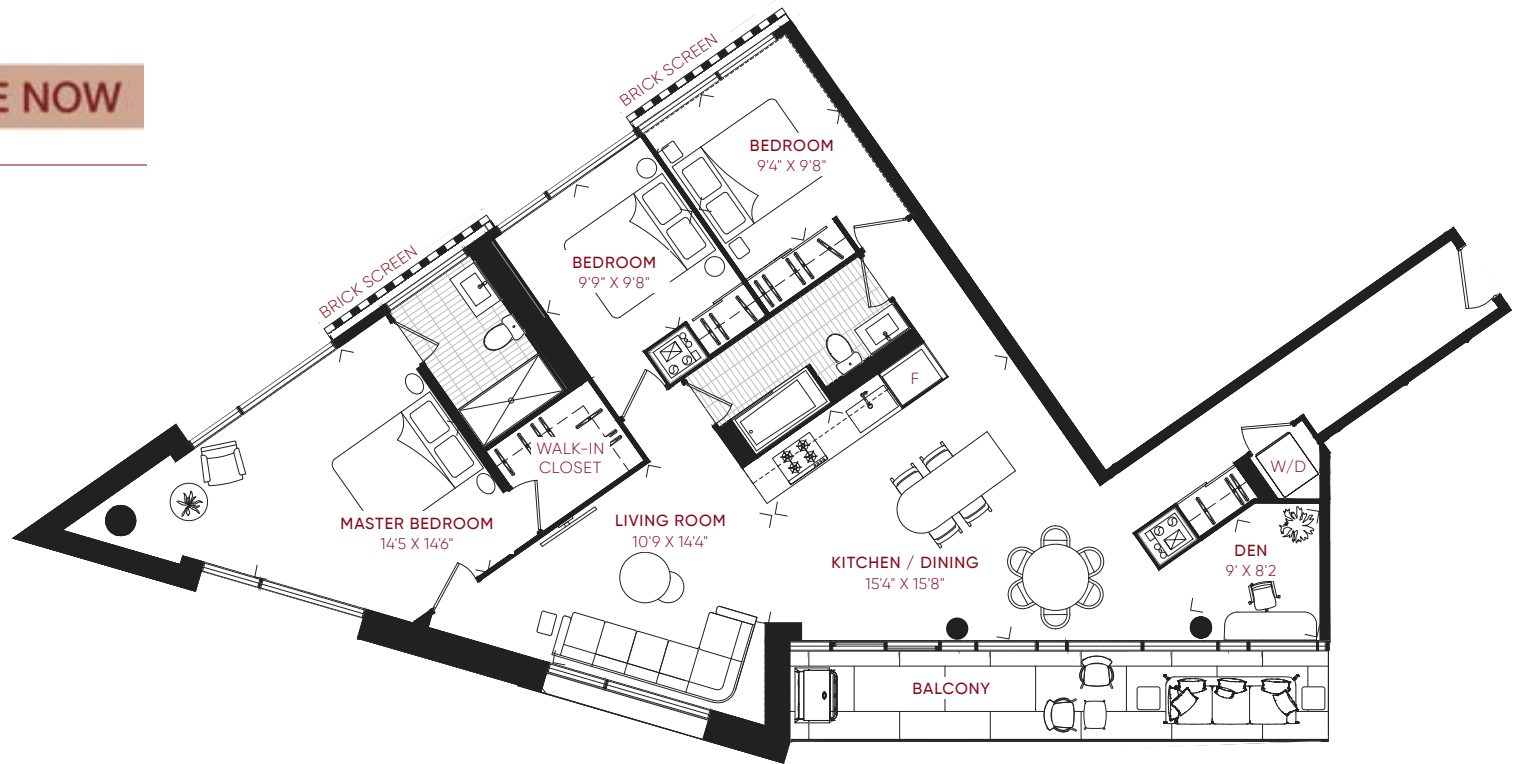

INQUIRE NOW

INTERIOR
1,423 FT²

TOTAL
1,423 FT²

3D_A

THREE BEDROOM + DEN

INQUIRE NOW

INTERIOR

1,419 FT²

EXTERIOR

649 FT²

TOTAL

2,068 FT²

LEVEL 2

3D_A

THREE BEDROOM + DEN

[INQUIRE NOW](#)

INTERIOR
1,419 FT²

EXTERIOR
141 FT²

TOTAL
1,560 FT²

LEVEL 3

3D_C

THREE BEDROOM + DEN

[INQUIRE NOW](#)

INTERIOR
1,403 FT²