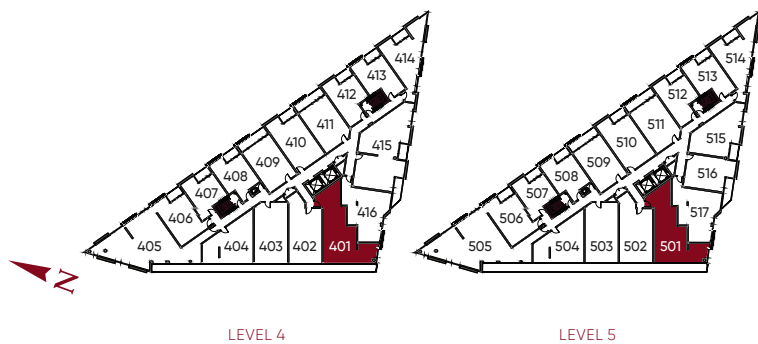

TWO BEDROOM

[INQUIRE NOW](#)

INTERIOR

677 FT²

EXTERIOR

558 FT²

TOTAL

1,235 FT²

LEVEL 2

2B_H

TWO BEDROOM

[INQUIRE NOW](#)

INTERIOR	EXTERIOR	TOTAL
968 FT ²	206 FT ²	1,174 FT ²

LEVEL 2

2B_1

TWO BEDROOM

[INQUIRE NOW](#)

INTERIOR	EXTERIOR	TOTAL
972 FT ²	155 FT ²	1,127 FT ²

2B_Q

TWO BEDROOM

[INQUIRE NOW](#)

INTERIOR	EXTERIOR	TOTAL
1,016 FT ²	809 FT ²	1,825 FT ²

LEVEL 6

2D_R

TWO BEDROOM + DEN

[INQUIRE NOW](#)

INTERIOR

969 FT²

EXTERIOR

429 FT²

TOTAL

1,398 FT²