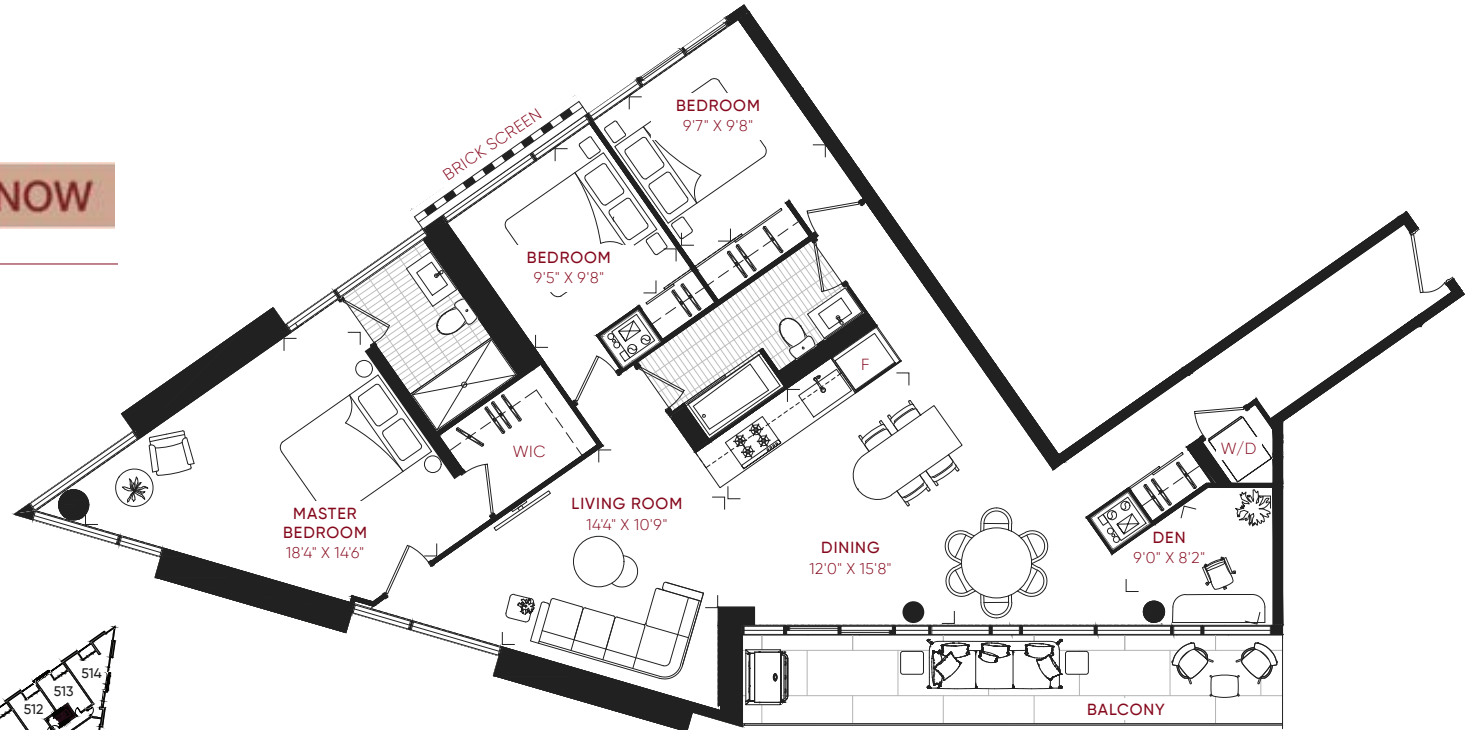

3D_C

THREE BEDROOM + DEN

[INQUIRE NOW](#)

INTERIOR
1,403 FT²

EXTERIOR
144 FT²

TOTAL
1,547 FT²

LEVEL 4